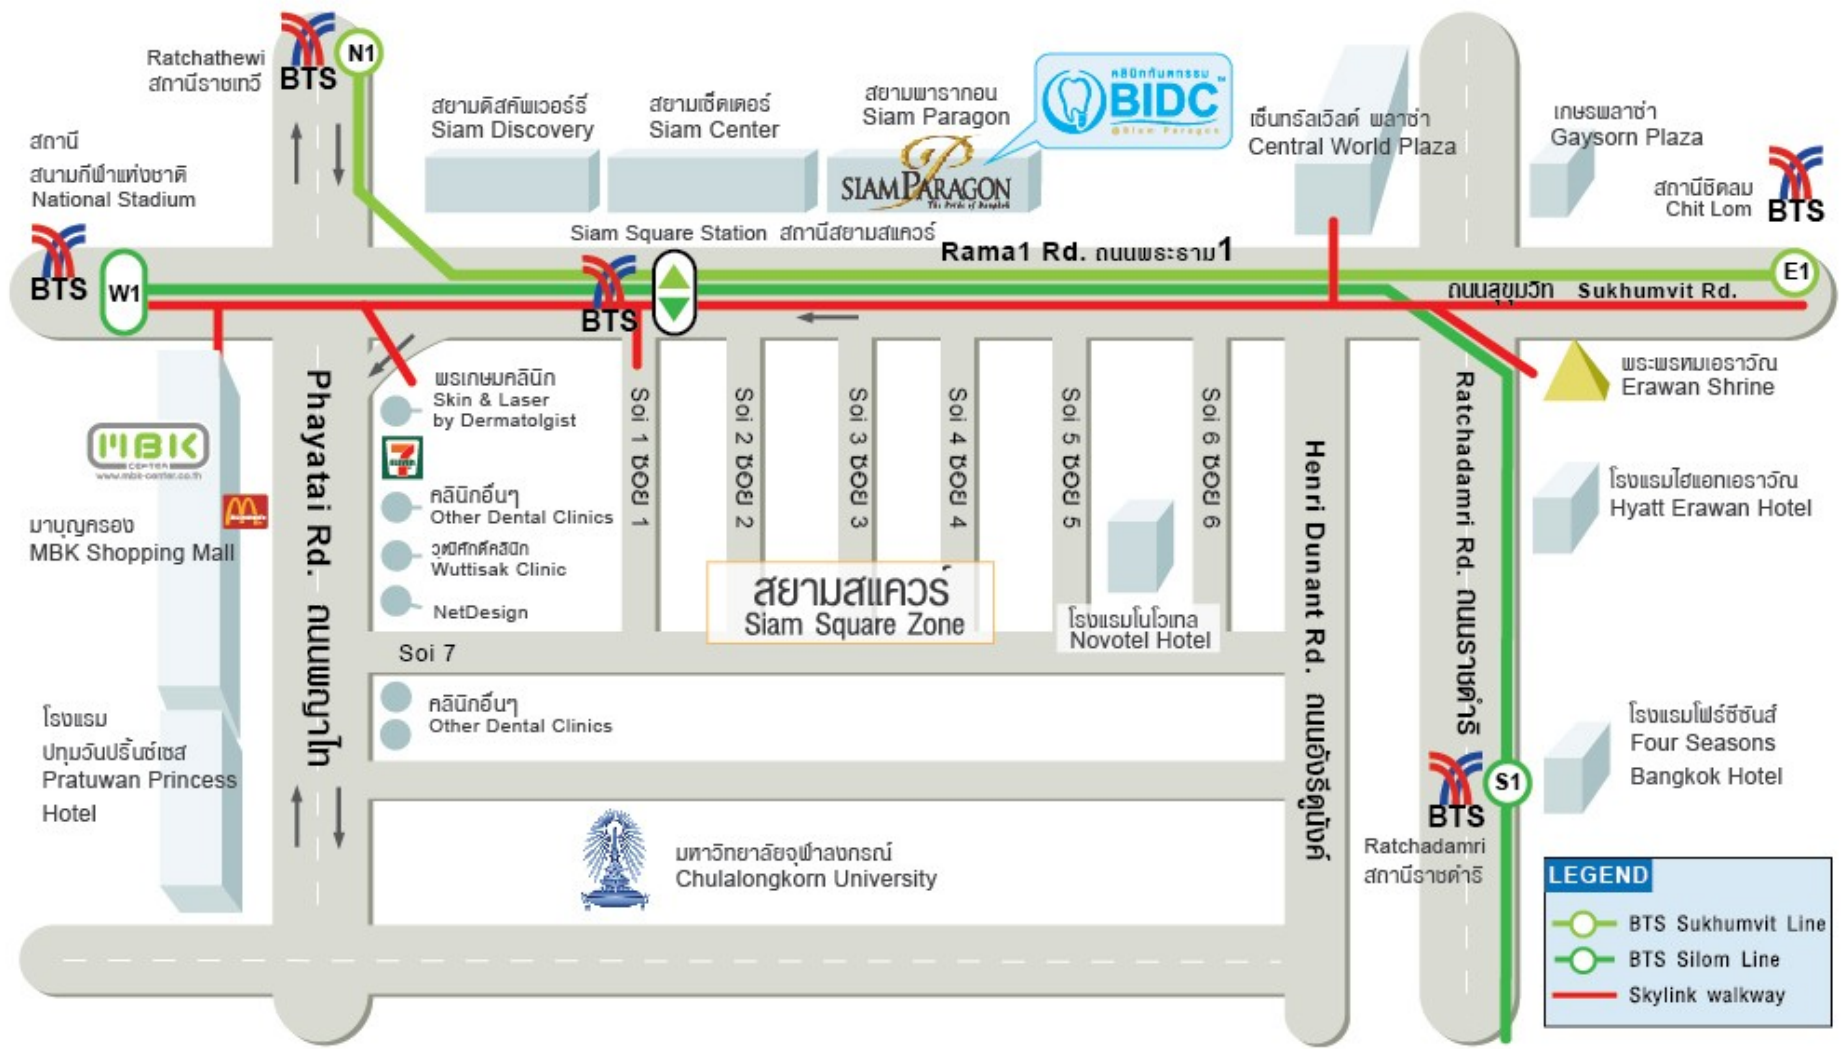

## **BIDC@Siam Paragon Directions and Contacts**

### **BIDC@Siam Paragon by BTS**

From any BTS line, take the BTS to Siam Station. Exit at Siam Paragon Department Mall Gate. On entering the mall, turn left towards the North Colonnade and Crystal Court area. Proceed to Level 2, BIDC dental clinic is directly opposite Asia Books bookstore in the Health and Beauty Zone .

### **BIDC@Siam Paragon Travel Directions by MRTA**

To get to our clinic by MRTA, take the MRTA to interchange on a BTS skytrain line and alight at either BTS Siam Station following the above instructions.

**LEGEND**

- BTS Sukhumvit Line
- BTS Silom Line
- Skylink walkway